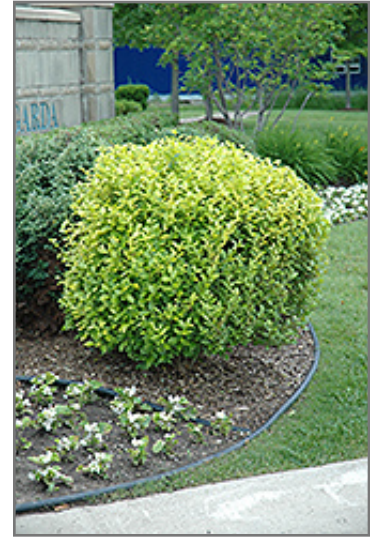

A common pruned hedge and garden shrub, takes pruning exceptionally well; colorful yellow foliage all season long, an excellent color accent plant; easy to grow, handles pollution well but needs full sun for best color

Ornamental Features

Golden Privet has attractive gold deciduous foliage on a plant with an upright spreading habit of growth. The glossy pointy leaves are highly ornamental but do not develop any appreciable fall color. It has panicles of lightly-scented white flowers hanging below the branches from late spring to early summer.

Landscape Attributes

Golden Privet is a dense multi-stemmed deciduous shrub with an upright spreading habit of growth. Its relatively fine texture sets it apart from other landscape plants with less refined foliage.

- Hedges/Screening
- General Garden Use

Golden Privet
Photo courtesy of NetPS Plant Finder

Golden Privet foliage
Photo courtesy of NetPS Plant Finder

Planting & Growing

Golden Privet will grow to be about 12 feet tall at maturity, with a spread of 8 feet. It tends to be a little leggy, with a typical clearance of 2 feet from the ground, and is suitable for planting under power lines. It grows at a fast rate, and under ideal conditions can be expected to live for approximately 30 years.